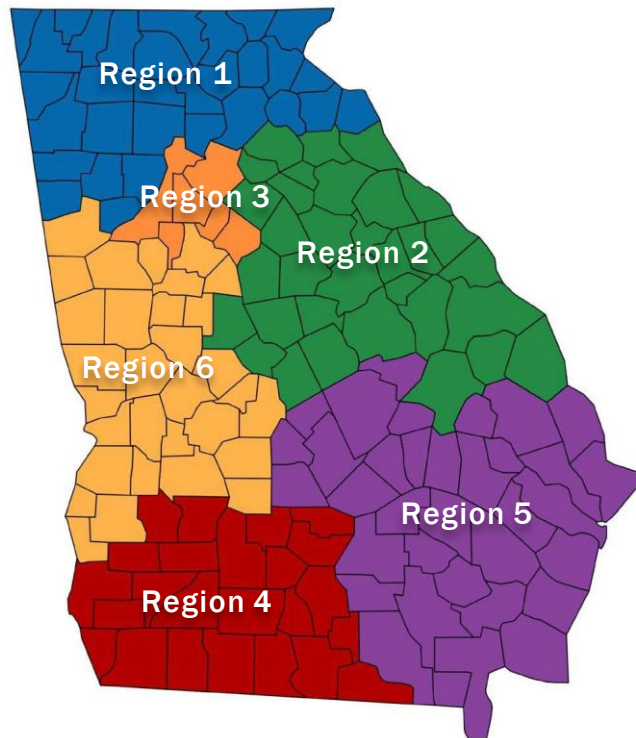

Georgia DBHDD Region Map

Region 1

Banks	Forsyth	Paulding
Bartow	Franklin	Pickens
Catoosa	Gilmer	Polk
Chattooga	Gordon	Rabun
Cherokee	Habersham	Stephens
Cobb	Hall	Towns
Dade	Haralson	Union
Dawson	Hart	Walker
Douglas	Lumpkin	White
Fannin	Murray	Whitfield
Floyd		

Region 2

Baldwin	Jackson	Oglethorpe
Barrow	Jasper	Putnam
Bibb	Jefferson	Richmond
Burke	Jenkins	Screven
Clarke	Jones	Taliaferro
Columbia	Lincoln	Twiggs
Elbert	Madison	Walton
Emanuel	McDuffie	Warren
Glascocok	Monroe	Washington
Greene	Morgan	Wilkes
Hancock	Oconee	Wilkinson

Region 3

Clayton
DeKalb
Fulton
Gwinnett
Newton
Rockdale

Region 4

Baker	Irwin
Ben Hill	Lanier
Berrien	Lee
Brooks	Lowndes
Calhoun	Miller
Colquitt	Mitchell
Cook	Seminole
Decatur	Terrell
Dougherty	Thomas
Early	Tift
Echols	Turner
Grady	Worth

Region 5

Appling	Coffee	Montgomery
Atkinson	Dodge	Pierce
Bacon	Effingham	Pulaski
Bleckley	Evans	Tattnall
Brantley	Glynn	Telfair
Bryan	Jeff Davis	Toombs
Bulloch	Johnson	Treutlen
Camden	Laurens	Ware
Candler	Liberty	Wayne
Charlton	Long	Wheeler
Chatham	McIntosh	Wilcox
Clinch		